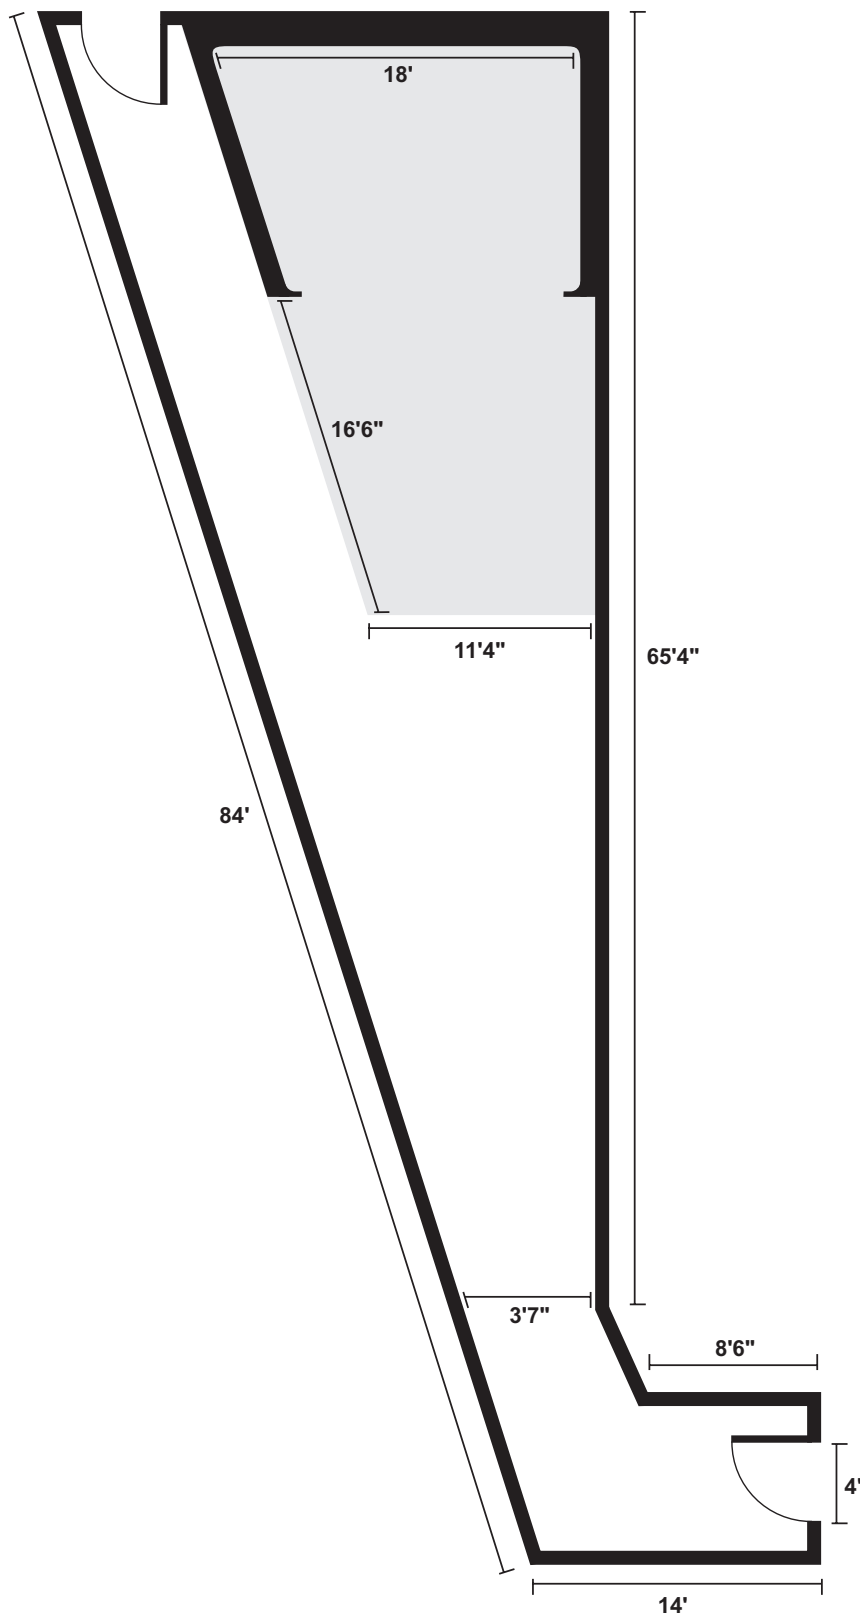

# studio A specification

park  
royal  
studios

studio A	ft	m
studio length	65'4"	20m
cove length	9'	2.7m
cove width	18'	5.5m
cove height (min)	11'	3.3m
rising to (max)	16'	4.9m

## additional information

- fixed j shaped cove
- max output 100amps
- c-form outlets
- make-up/wardrobe area
- refreshments facility
- production office on request