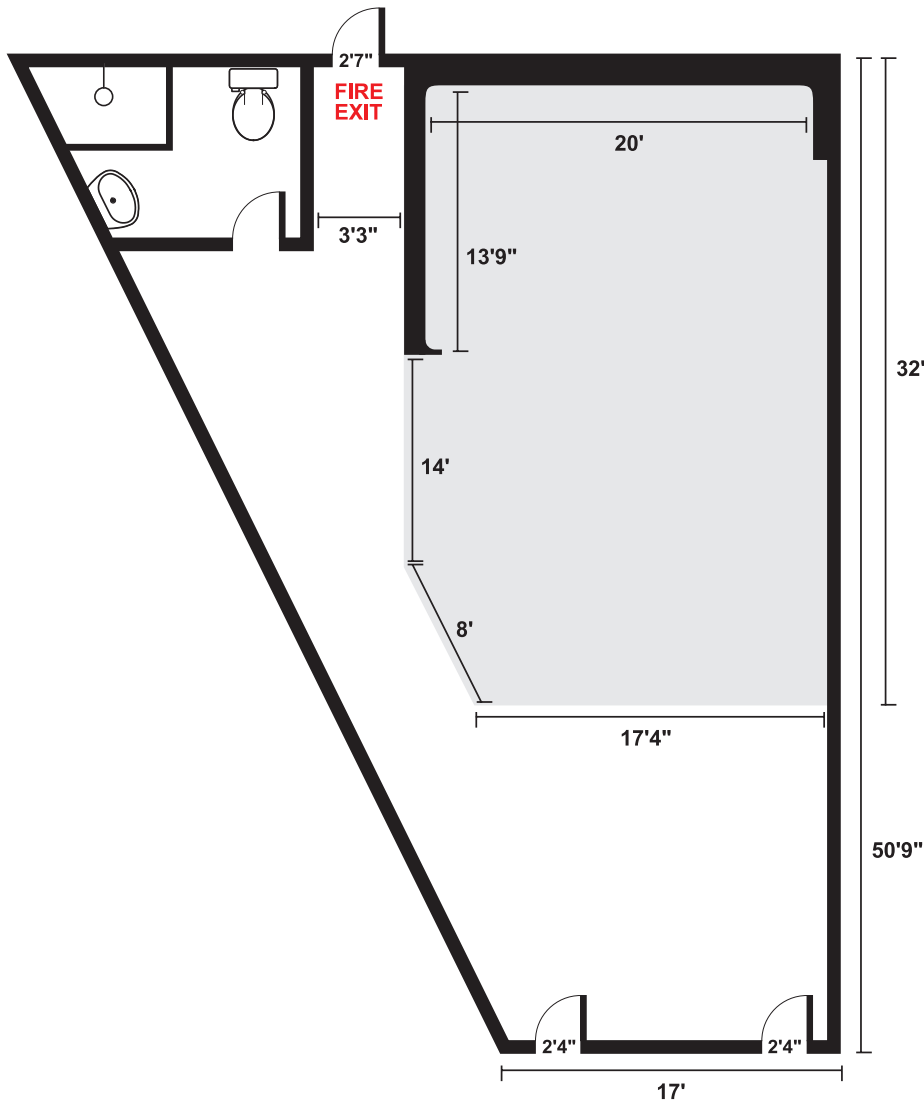

studio B specification

park
royal
studios

studio B	ft	m
studio length	50'9"	15.5m
cove length	13'9"	4.2m
cove width	20'	6m
cove height (min)	9'	2.7m
rising to (max)	13'5"	4.1m

additional information

- fixed j shaped cove
- max output 120amps
- c-form outlets
- air conditioning
- private shower room with hair washing facility
- make-up/wardrobe area
- production office on request
- kitchen with refreshments facility